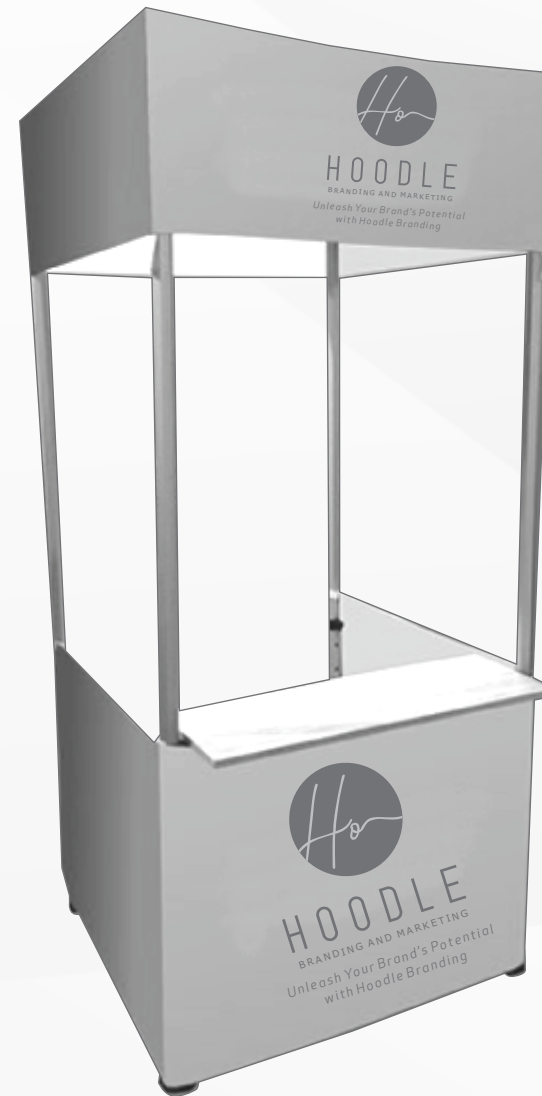

2000 x 2000mm

2500 x 2500mm

3000 x 3000mm

PARASOL EXTRAS

**CONCRETE
BASE + 35KG**

**RUBBER BASE
22,5 kg**

WATER BASE

**PARASOL
TROLLEY**

BRANDED KIOSK

- Width: 850mm
- Length: 2100mm
- Available in White Finish
- Print Size: 1830 x 850mm

Template Size: 1830 x 850mm

BRANDED

GAZEBO BOX KIOSK 1x1m

- Aluminium Unit
- With Guarantee
- 1000 x 1000mm
- Includes 3-Side Covering Half Walls
- Includes Plastic Counter
- Overhang Branded