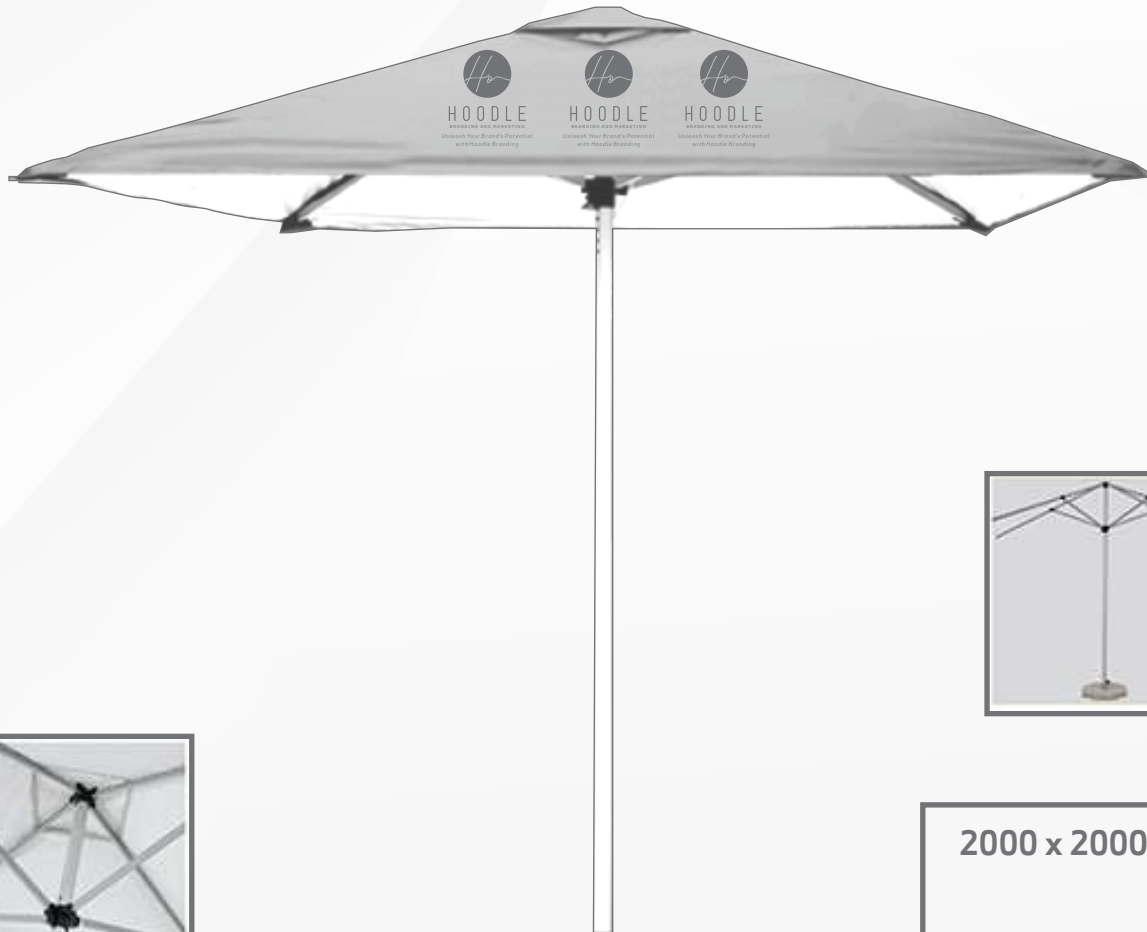

PARASOL

- Aluminium Unit
- Includes Print
- EXCLUDES BASE

Parasol prints are dye sublimated.
Therefore permanent outdoor use lifespan limited.
Prints carry no guarantee.