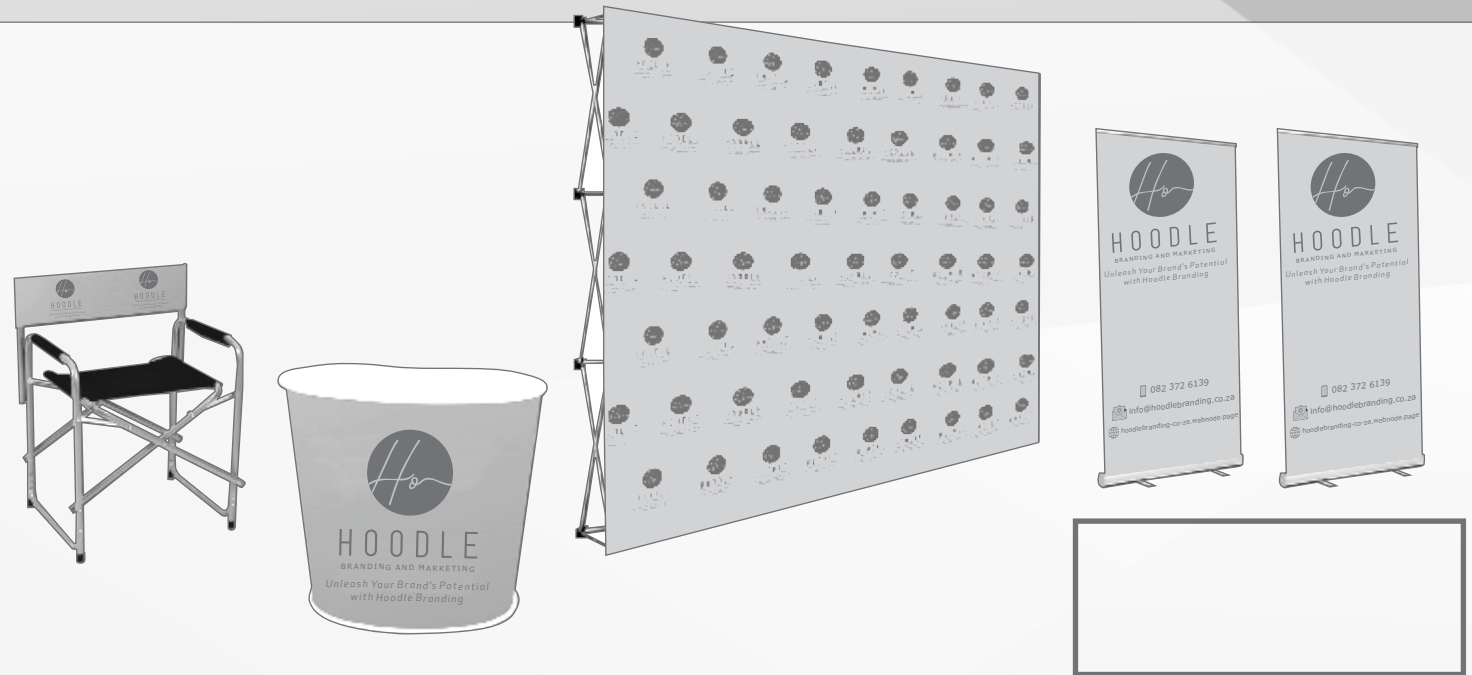

INDOOR COMBO

Banner Wall 3000 x 2250mm	Qty 1
Roll Up Budget 850 x 2000mm	Qty 2
Directors Chair	Qty 1
Portable Display Table Kidney Shape	Qty 1