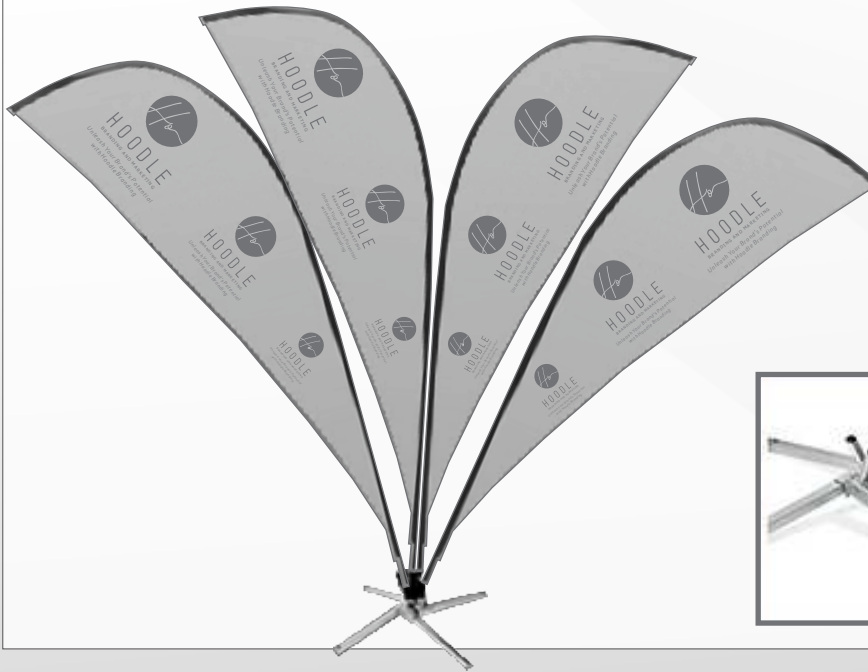

ADDITIONAL EXTRAS FOR FLAGS

90 Degree

60 Degree

**WALL MOUNT
FLAG PEG**

CROSS BASE

- Indoor

**CROSS BASE
+ WATER BAG**

- Outdoor

**HEAVY DUTY
CROSS BASE**

- Outdoor

FOUNTAIN FLAG STANDARD

- 6m Height
 - 4/5 Poles + Base
 - Print Size:
 665 x 4200mm

4 pole - 4 metre

5 pole - 4 metre

FOUNTAIN FLAG SHARKFIN

- 3m / 4m Height
 - 4 Poles + Base

4 pole - 3 metre

4 pole - 4 metre

FOUNTAIN FLAG TELESCOPIC

- 3m / 4.2m Height
 - 4 Poles + Base

4 pole - 3 metre

3 pole - 4.2 metre

CORPORATE FLAG - STANDARD

- Includes Toggle & Rope - Normal Flag Material - DOES NOT INCLUDE FLAG POLE