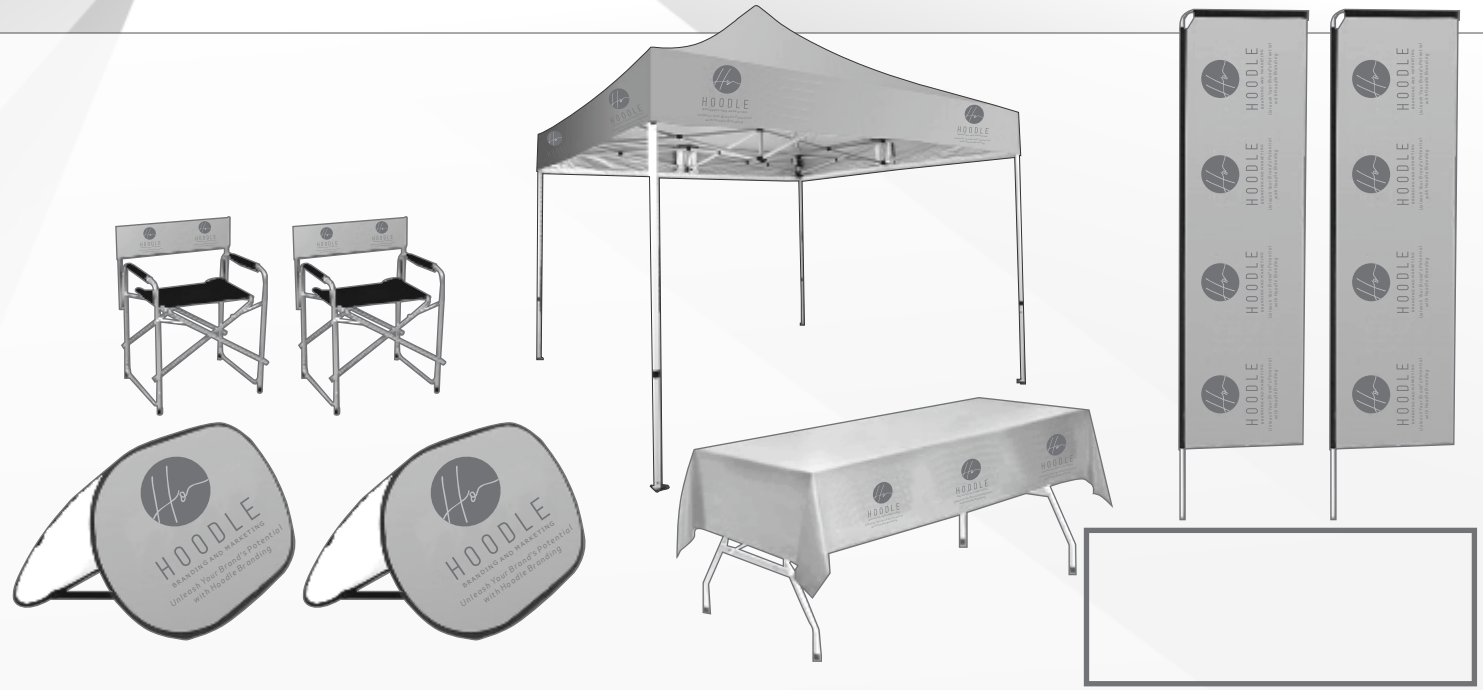

3000 x 1200mm

4000 x 1200mm

5000 x 1200mm

BROCHURE STAND

- 6 Tray A4
- Double Sided
- Includes Case

6 TRAY A4

MINI COMBO

Gazebo 2m Aluminium	Qty 1
Sharkfin 2m	Qty 2
Directors Chair	Qty 1
Fold Up Plastic Table	Qty 1
Table Cloth 2.4m x 1.3m	Qty 1

PREMIUM COMBO

Gazebo 2m Heavy Duty Steel	Qty 1
Telescopic 3	Qty 2
Pop Up 2 x 1m	Qty 1
Directors Chair	Qty 1
Fold Up Plastic Table	Qty 1
Table Cloth 2.4m x 1.3m	Qty 1

HEAVY DUTY COMBO

Gazebo 3m Heavy Duty Aluminium	Qty 1
Telescopic 2m	Qty 2
Pop Up 2 x 1m	Qty 1
Directors Chair	Qty 1
Fold Up Plastic Table	Qty 1
Table Cloth 2.4m x 1.3m	Qty 1